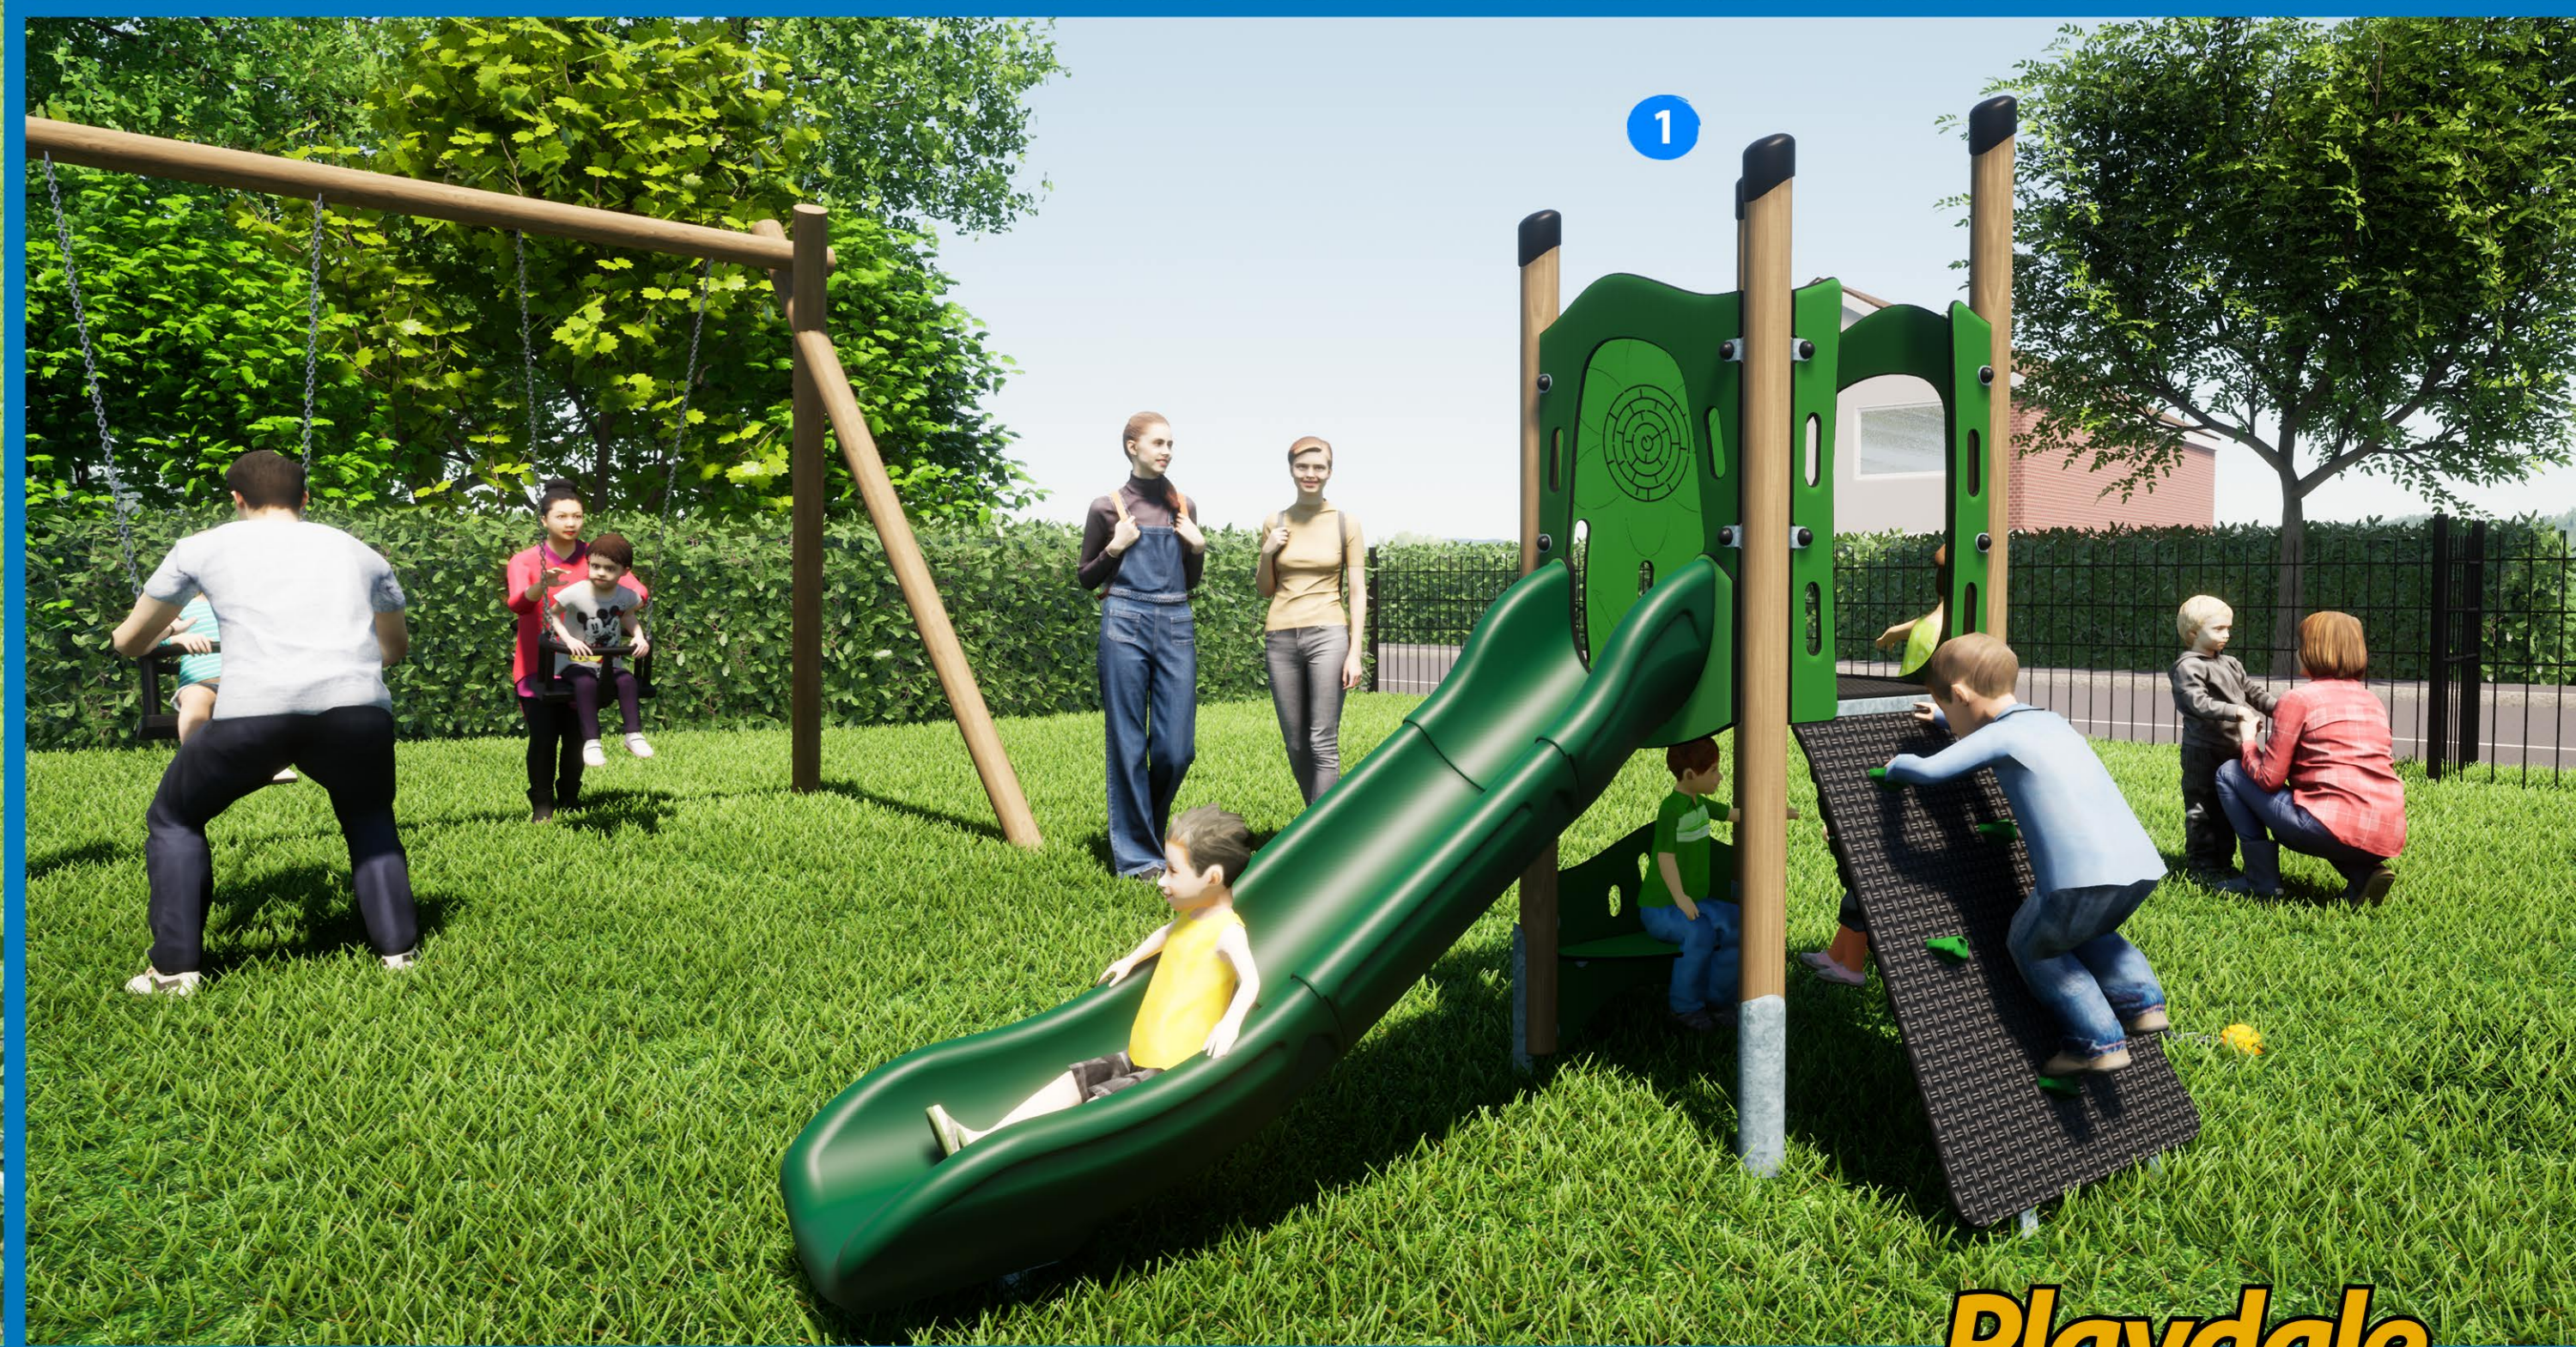

Optional Extra

Saxmundham Town Council

Seamans Avenue Play Area

- Equipment Key:
- 1. Tottlebank Plus
 - 2. Chimpanzee
 - 3. Spinner
 - 4. Gravity Bowl
 - 5. Timber Log Walk
 - 6. Timber Zig Zag Stepper
 - 7. Timber Twin Balance Beam
 - 8. Timber Inclined Twine
 - 9. Timber Striding Stilt
- Optional Extras:
- 10. Shimmy Plus
 - 11. Bow Top Fencing